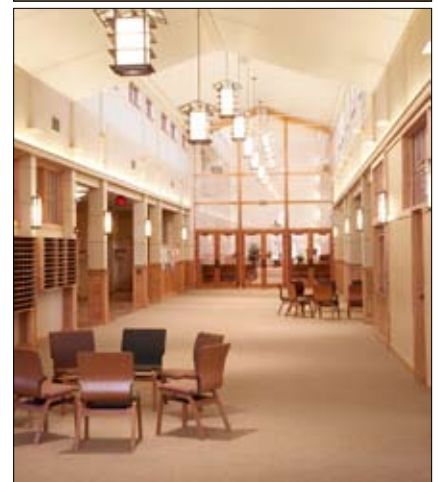

# Redeemer United Church of Christ

Religious

**LOCATION:** Sussex, Wisconsin  
**STATUS:** Completed Summer 2006  
**SIZE:** 16,420 square feet  
**COST:** \$4 million  
**PROGRAM:** 400-seat sanctuary, nine classrooms, administrative and office space, kitchen, fellowship space, and 120-space parking

The new Redeemer UCC church represents the story of a congregation coming together and rebuilding after a fire destroyed their original facility. The congregation chose to rebuild on their original 10-acre suburban Milwaukee site, but in rebuilding an opportunity was created to design a facility that advanced sustainable design principles.

The new facility was sited with an east-west orientation to take advantage of south-facing daylight and to maximize the aesthetic impact of the restored native prairie. This prairie restoration project, which incorporates sustainable stormwater management techniques, is also part of the overall site plan.

The interior of the church is organized around an innovative central gathering space, with other administrative and classroom spaces located along the edges.